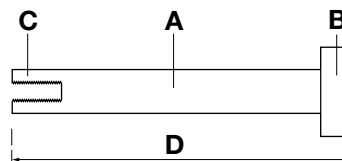

- Induction hardened steel with > 30 micron chrome

Partnr. EUROPART	Ref. nr. original	A (mm)	B (mm)	C (thread)	D (mm)
8001 022 050	H0000303	45	70	M36x2	585