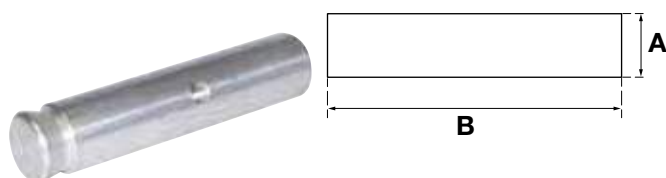

Pin HACO

- Total length pin including plate (i.a.)

Partnr. EUROPART	Ref. nr. original	A (mm)	B (mm)
9039 051 300	M1727.125	27	125