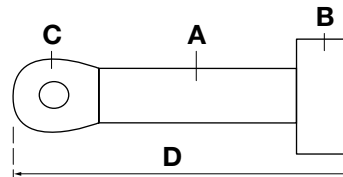

- Induction hardened steel with > 30 micron chrome
- not available as original part

Partnr. EUROPART	A (mm)	B (mm)	C (mm)	D (mm)	Information
8001 019 007	40	70	30	478	for cylinder 1019556H

3