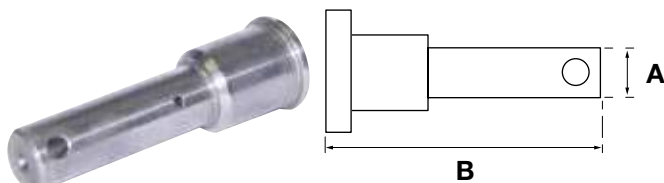

Pin locking plate HACO

- Total length pin including plate (i.a.)

Partnr. EUROPART	Ref. nr. original	A (mm)	B (mm)
8003 014 021	31484	25	125