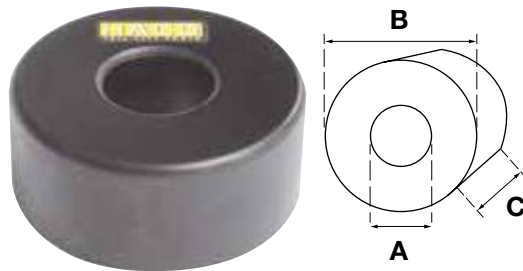

Roller HACO

- Material POM (Delrin)

Partnr. EUROPART	Ref. nr. original	A (mm)	B (mm)	C (mm)
9039 035 004	433006	11	61	27
8004 035 006	433017	12	50	28
9039 035 000	433013	12	70	28
9039 035 005	433010	12	100	27
8004 035 007	534054	25	70	80
9039 035 002	433012	26	70	35
9039 035 003	433011	30	80	35
9039 035 008	433020 433026	35	90	35
9039 035 001	433009	30	130	35