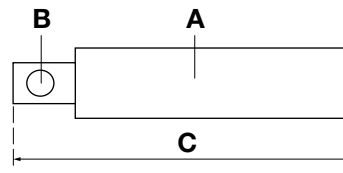

- Induction hardened steel with > 30 micron chrome

Partnr. EUROPART	Ref. nr. original	A (mm)	B (mm)	C (mm)	Type	Information
8001 019 000	101120067 01.120067	60	35	528	EZ 60-285	for cylinder 1019563H
8001 019 001	101118239 01.118239	70	35	528	EZ 70-285	for cylinder 1019559H