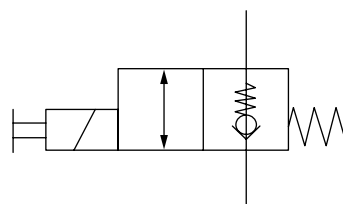

Solenoid valve costal connection HACO

Partnr. EUROPART	Ref. nr. original	Size (mm)	Size (thread)	Voltage (V)	Function
8002 554 037	V037	Ø12,7	3/4UNF	12	single acting
8002 554 036	V036	Ø12,7	3/4UNF	24	single acting