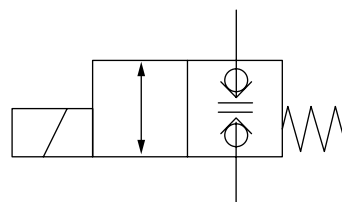

Cartridge HACO

Partnr. EUROPART	Ref. nr. original	Size (mm)	Size (thread)	Function
8002 554 140	V040.H	Ø15	M20x1,5	double acting

6