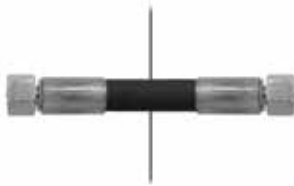

Hose HACO

- Nut=1/4"/Nut=1/4"
- Ozone & UV resistant
- with double steel jacket

Partnr. EUROPART	Ref. nr. original	Size (mm)	Size (")
8003 540 013	21432	1470	1/4