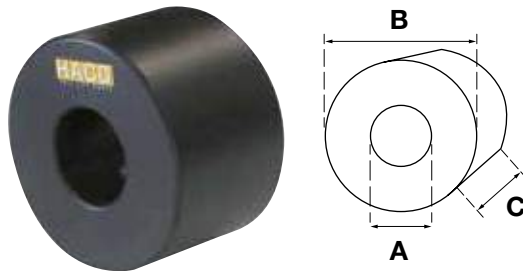

Roller HACO

- Material POM (Delrin)

Partnr. EUROPART	Ref. nr. original	A (mm)	B (mm)	C (mm)
8004 007 259	63534	22	100	45
8004 007 258	58337	30	90	57
8004 007 260	58336	30	120	57
8004 007 000	79085	35	90	57
8004 007 001	79130	35	120	57

5