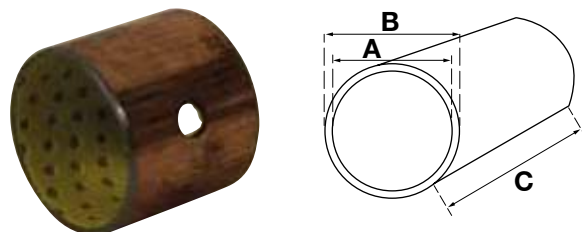

Bearing PAP HACO

Partnr. EUROPART	Ref. nr. original	A (mm)	B (mm)	C (mm)
9039 302 174	137362	30	34	15
9039 302 173	137361	30	34	20
8003 008 240	137363	30	34	30
8003 008 250	137358	35	39	30

Pin lock HACO

Partnr. EUROPART	Ref. nr. original	Size (mm)
9039 302 182	208008	50x50
9039 302 190	208039	56x57