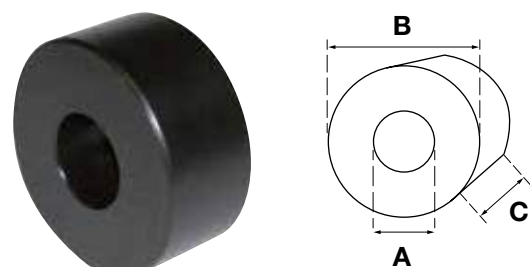

4

**Pin HACO**

- Total length pin including plate (i.a.)
- For Behrens/Palgate 1000/1500/2000kg

Partnr. EUROPART	Ref. nr. original	A (mm)	B (mm)
8003 022 003	K0012300 HI2918 2019168	30	135

**Roller HACO**