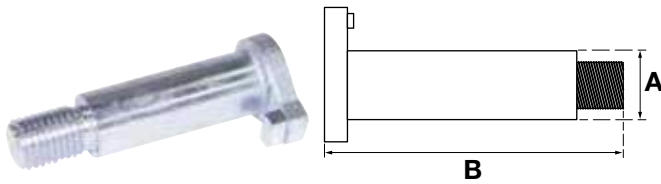

Pin locking plate HACO

- Total length pin including plate (i.a.)

Partnr. EUROPART	Ref. nr. original	A (mm)	B (mm)
8003 014 002	32783	30	126
8003 014 001	32785	30	187