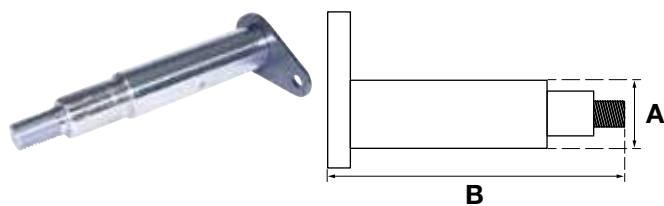

**Pin HACO**

- Total length pin including plate (i.a.)

Partnr. EUROPART	Ref. nr. original	A (mm)	B (mm)
9039 051 354	M1730.245	30	245

**Pin HACO**

- Total length pin including plate (i.a.)

Partnr. EUROPART	Ref. nr. original	A (mm)	B (mm)
8003 051 684	M1735.208	35	208