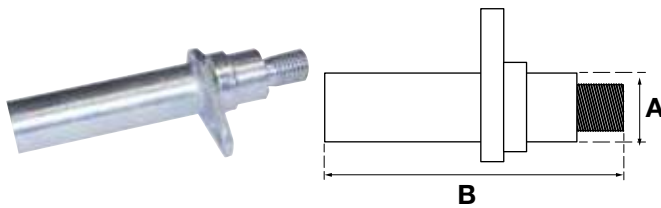

Pin locking plate HACO

- Total length pin including plate (i.a.)

Partnr. EUROPART	Ref. nr. original	A (mm)	B (mm)
8003 014 009	67829	30	170