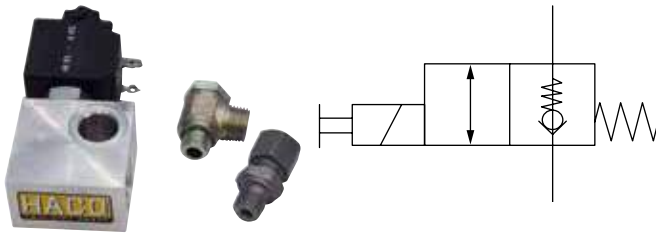

Valveblock with valve HACO

Partnr. EUROPART	Ref. nr. original	Voltage (V)	Function
9032 508 001	2019257 EV5608-12VS	12	single acting
9032 508 002	EV5608-24VS 2019259	24	single acting