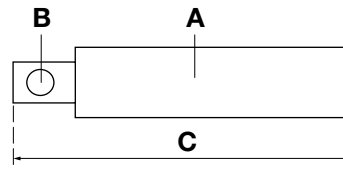

- Induction hardened steel with > 30 micron chrome

Partnr. EUROPART	Ref. nr. original	A (mm)	B (mm)	C (mm)	Type
9039 007 713	72736	70	30	456	DLB46

5