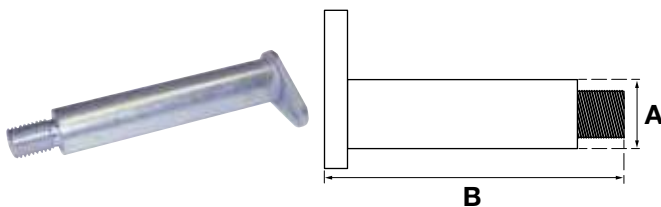

Pin locking plate HACO

- Total length pin including plate (i.a.)

Partnr. EUROPART	Ref. nr. original	A (mm)	B (mm)
8003 014 011	31107	35	216