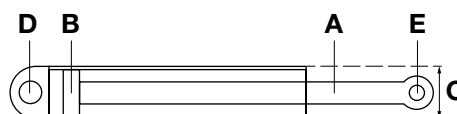

Liftcylinder HACO

• 2 years Haco warranty

Partnr. EUROPART	Ref. nr. original	A (mm)	B (mm)	C (mm)	D (mm)	E (mm)	Type
9039 302 140	69780	45	80	90	35	35	SZF-150/200