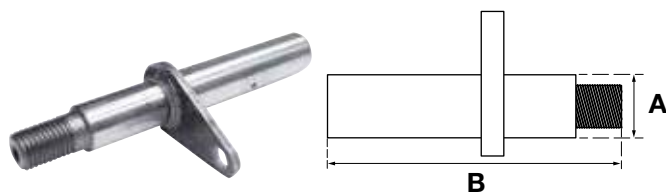

Pin HACO

- Total length pin including plate (i.a.)

Partnr. EUROPART	Ref. nr. original	A (mm)	B (mm)
9039 051 391	M1725.189	25	189