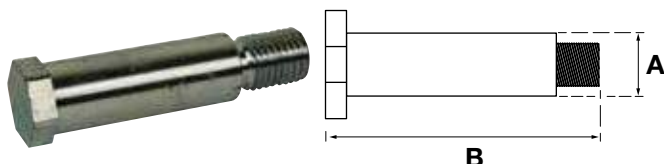

Limitstop HACO

Partnr. EUROPART	Ref. nr. original	Size (mm)
8001 014 962	64096	Ø80

Pin hexagonal HACO

- Total length pin including plate (i.a.)

Partnr. EUROPART	Ref. nr. original	A (mm)	B (mm)
9039 014 020	31493	25	66
8003 014 025	31284	25	207
8003 014 016	31281	30	73
9039 302 176	32228	30	90
8003 014 017	31283	30	116
8003 014 000	32553	30	126
8003 014 004	32018	30	136
8003 014 018	32343	30	189
8003 014 006	32047	30	196
8003 014 003	32016	35	204