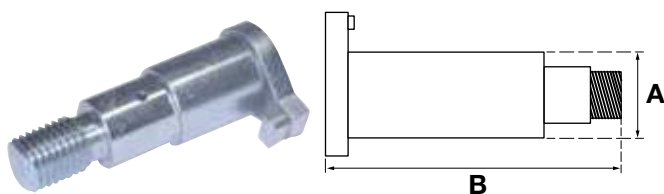

Pin locking plate HACO

- Total length pin including plate (i.a.)

Partnr. EUROPART	Ref. nr. original	A (mm)	B (mm)
8003 014 007	32782	30/35	116