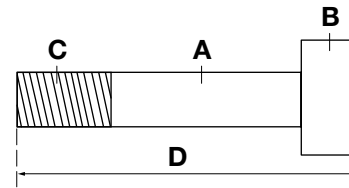

- Including piston
- Induction hardened steel with > 30 micron chrome
- not available as original part

Partnr. EUROPART	Ref. nr. original	A (mm)	B (mm)	C (thread)	D (mm)
9039 006 115	340106	40	70	M36x2	508
9039 006 116	340109	40	80	M36x2	508