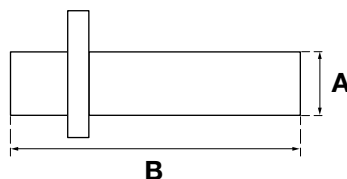

Pin HACO

- Total length pin including plate (i.a.)

Partnr. EUROPART	Ref. nr. original	A (mm)	B (mm)
9039 006 642	377111	35	185