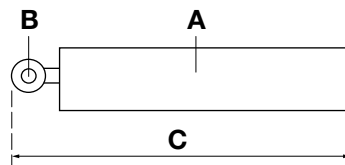

- Induction hardened steel with > 30 micron chrome
- Not available as original part