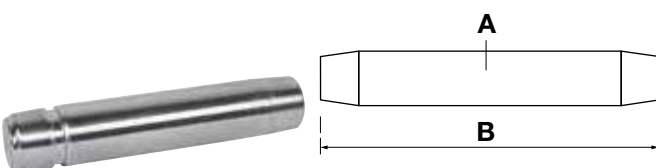

**Piston rod HACO**

- Induction hardened steel with > 30 micron chrome

Partnr. EUROPART	Ref. nr. original	A (mm)	B (thread)	C (thread)	D (mm)
9039 057 043	M4735.0660	35	M20	M20	660

**Piston rod HACO**

- Induction hardened steel with > 30 micron chrome