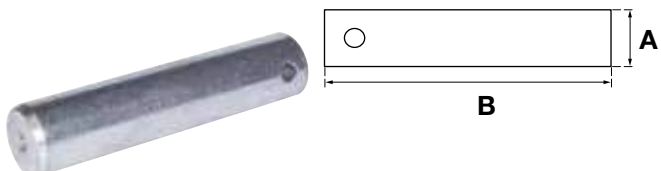

Pin HACO

- Total length pin including plate (i.a.)

Partnr. EUROPART	Ref. nr. original	A (mm)	B (mm)
3363 011 053	M1730.135	30	135
9039 051 070	M1730.150	30	150
	M1730.148		
9039 051 044	M1730.180	30	180