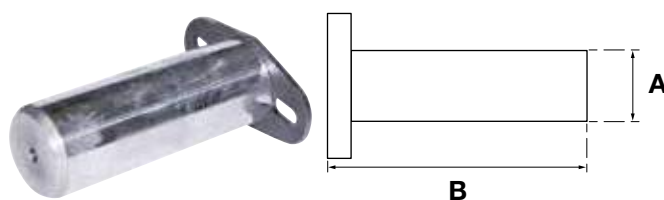

Pin HACO

- Total length pin including plate (i.a.)

Partnr. EUROPART	Ref. nr. original	A (mm)	B (mm)
9039 051 068	M1745.125	45	130

6