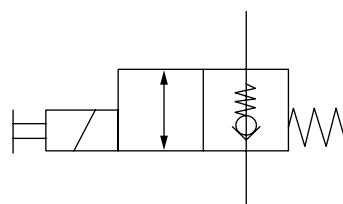

Solenoid valve cable connection HACO

Partnr. EUROPART	Ref. nr. original	Size (mm)	Size (thread)	Voltage (V)	Function
9039 054 039	V037.K	Ø12,7	3/4UNF	12	single acting
9039 054 038	V036.K	Ø12,7	3/4UNF	24	single acting

6