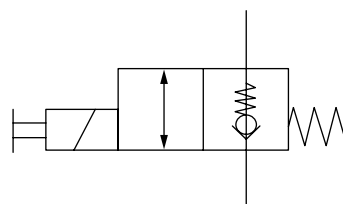

Solenoid valve cable connection HACO

Partnr. EUROPART	Ref. nr. original	Size (mm)	Size (thread)	Voltage (V)	Function
9039 054 139	V037.HK	Ø12,7	3/4UNF	12	single acting
9039 054 138	V036.HK	Ø12,7	3/4UNF	24	single acting