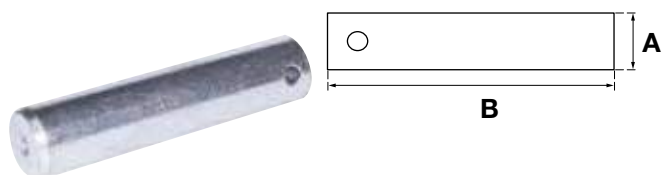

Pin HACO

- Total length pin including plate (i.a.)

Partnr. EUROPART	Ref. nr. original	A (mm)	B (mm)
9033 051 403	M1725.088.B008	25	88
9033 051 351	M1725.104.B008	25	104
9033 050 052	M1730.078.B008	30	78
9033 050 050	M1730.087.B008	30	87
9033 050 053	M1730.093.B010	30	93
9039 051 353	M1730.124.B010	30	124
9033 050 055	M1730.158.B010	30	158
9033 050 054	M1735.099.B010	35	99
9039 051 352	M1735.124.B010	35	124