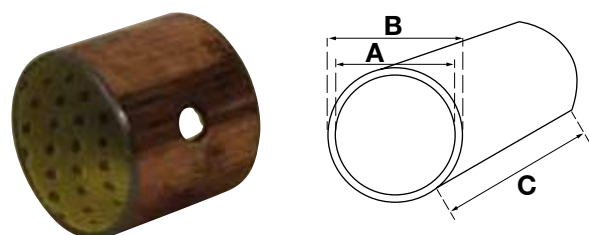

Bearing PAP HACO

Partnr. EUROPART	Ref. nr. original	A (mm)	B (mm)	C (mm)
8003 008 240	K0028100 ELG274 2018773	30	34	30
8003 008 256	2018766 K0062700 ELG004	40	44	30