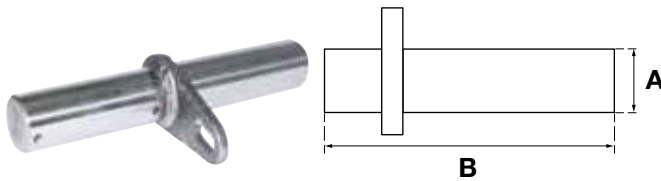

Pin lubrication free HACO

- Total length pin including plate (i.a.)

Partnr. EUROPART	Ref. nr. original	A (mm)	B (mm)
3363 011 036	58333	30	176