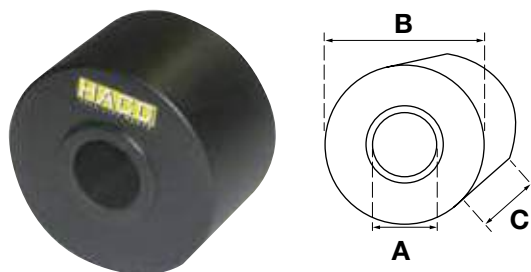

Roller HACO

- Material POM (Delrin)

Partnr. EUROPART	Ref. nr. original	A (mm)	B (mm)	C (mm)
8004 013 441	1217715	25	80	50
8004 013 437	1115195	28	100	50
8004 013 436	1111393	36	110	74