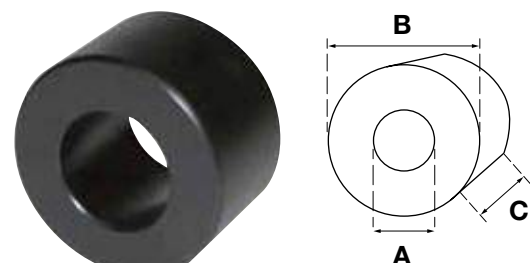

Platform roll HACO

- Material POM (Delrin)

Partnr. EUROPART	Ref. nr. original	A (mm)	B (mm)	C (mm)
9039 051 900	M0900	32	75	20
8004 051 337	M0337	39	75	46
8004 051 331	M0331	39	100	46