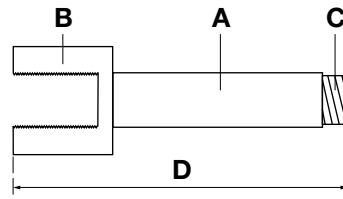

Partnr. EUROPART	Ref. nr. original	A (mm)	B (thread)	C (thread)	D (mm)
9039 057 025	M4640.390.SK	40	M49x2	M33x2	454