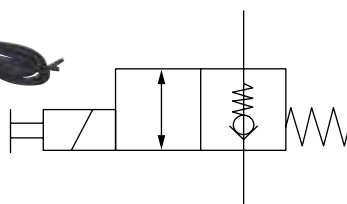

Valveblock with valve HACO

Partnr. EUROPART	Ref. nr. original	Voltage (V)	Function
9039 302 171	4697-076-6	12	single acting
9039 302 170	4697-075-7	24	single acting