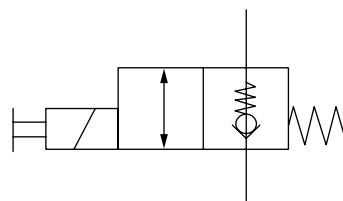

Solenoid valve HACO HACO

Partnr. EUROPART	Ref. nr. original	Size (mm)	Size (thread)	Voltage (V)	Function
4039 214 023	21663 + 21328	Ø12,7	3/4UNF	12	single acting
8002 514 025	21662 + 21328	Ø12,7	3/4UNF	24	single acting