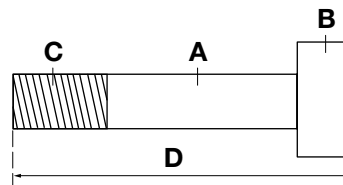

- Induction hardened steel with > 30 micron chrome