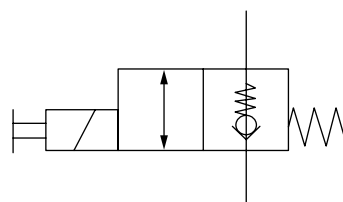

Solenoid valve HACO

Partnr. EUROPART	Ref. nr. original	Size (mm)	Size (thread)	Voltage (V)	Function
8002 554 137	V037.H	Ø12,7	3/4UNF	12	single acting
8002 554 136	V036.H	Ø12,7	3/4UNF	24	single acting