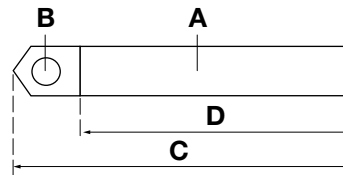

- Induction hardened steel with > 30 micron chrome