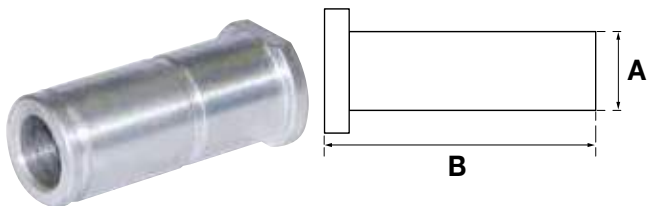

Pin HACO

- Total length pin including plate (i.a.)

Partnr. EUROPART	Ref. nr. original	A (mm)	B (mm)
9039 051 097	M1725.061	25	61