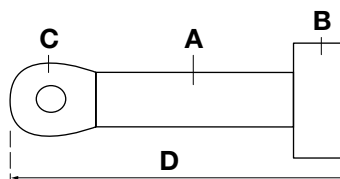

- Induction hardened steel with > 30 micron chrome
- not available as original part

Partnr. EUROPART	A (mm)	B (mm)	C (mm)	D (mm)	Information
8001 019 008	45	80	35	575	for cylinder 1019557H