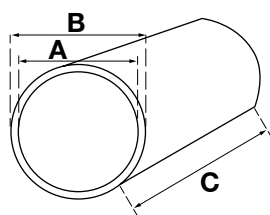

Bearing synthetic HACO

- From high performance polymers - durable
- Lubrication and lubrication free

Partnr. EUROPART	Ref. nr. original	A (mm)	B (mm)	C (mm)
8003 014 217	65110	30	40	60