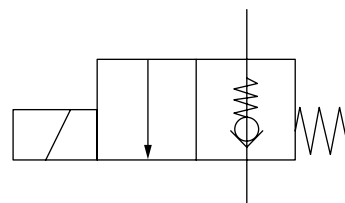

Solenoid valve with cable HACO

Partnr. EUROPART	Ref. nr. original	Size (mm)	Size (thread)	Voltage (V)	Function
9032 501 500	132040	Ø15	M20x1,5	24	single acting