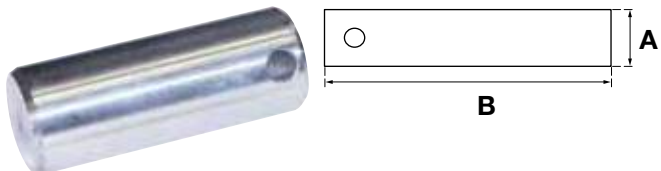

Pin lubrication free HACO

- Total length pin including plate (i.a.)
- For DLB47

Partnr. EUROPART	Ref. nr. original	A (mm)	B (mm)
8003 007 100	77936	35	82
8003 007 101	77937	35	92
8003 007 102	81683	35	102
8003 007 103	77938	35	112
8003 007 104	81652	35	160