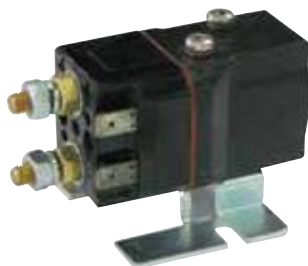

Starter solenoid SW60

Partnr. EUROPART	Ref. nr. original	Voltage (V)	Amperes (Amp.)
8004 501 131	4696-316-7	12	80