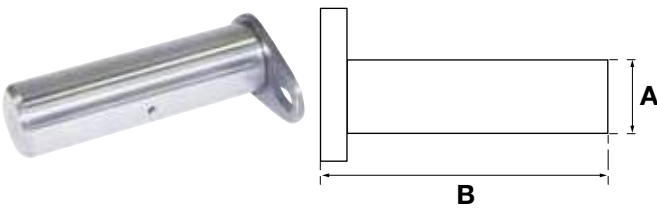

Pin HACO

- Total length pin including plate (i.a.)

Partnr. EUROPART	Ref. nr. original	A (mm)	B (mm)
9039 006 005	04.146	35	125