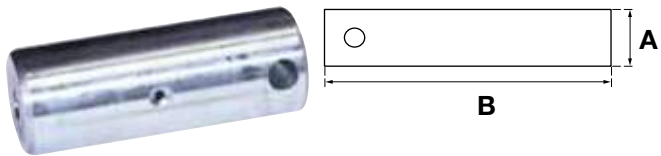

Pin lubrication HACO

- Total length pin including plate (i.a.)
- For DLB47

Partnr. EUROPART	Ref. nr. original	A (mm)	B (mm)
8003 007 110	77944	35	82
8003 007 111	77945	35	92
8003 007 112	81684	35	102
8003 007 113	77946	35	112
8003 007 114	81735	35	160