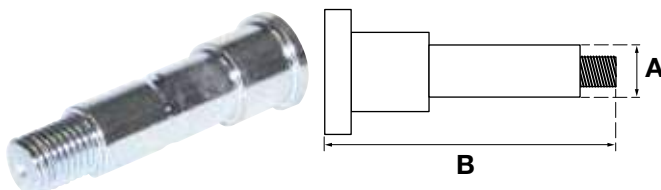

6

**Pin HACO**

- Total length pin including plate (i.a.)

Partnr. EUROPART	Ref. nr. original	A (mm)	B (mm)
9039 051 676	M1725.095	25	95
9039 051 683	M1730.120	30	120

**Pin HACO**

- Total length pin including plate (i.a.)