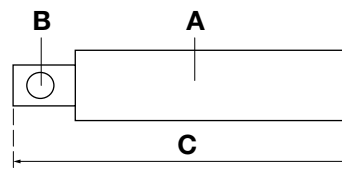

- Induction hardened steel with > 30 micron chrome