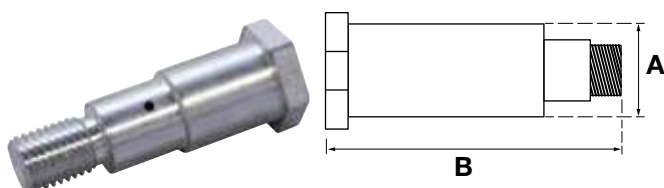

Pin hexagonal HACO

- Total length pin including plate (i.a.)

Partnr. EUROPART	Ref. nr. original	A (mm)	B (mm)
8003 014 008	32552	30/35	116