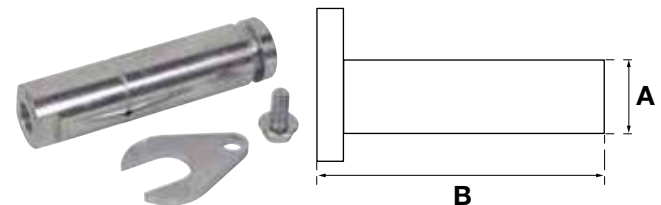

Pin locking plate HACO

- Total length pin including plate (i.a.)

Partnr. EUROPART	Ref. nr. original	A (mm)	B (mm)
9039 302 175	32230	35	139
9039 302 177	32229	35	139