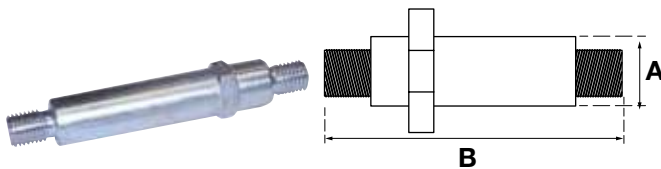

Pin hexagonal HACO

- Total length pin including plate (i.a.)

Partnr. EUROPART	Ref. nr. original	A (mm)	B (mm)
8003 014 005	67899	30	190